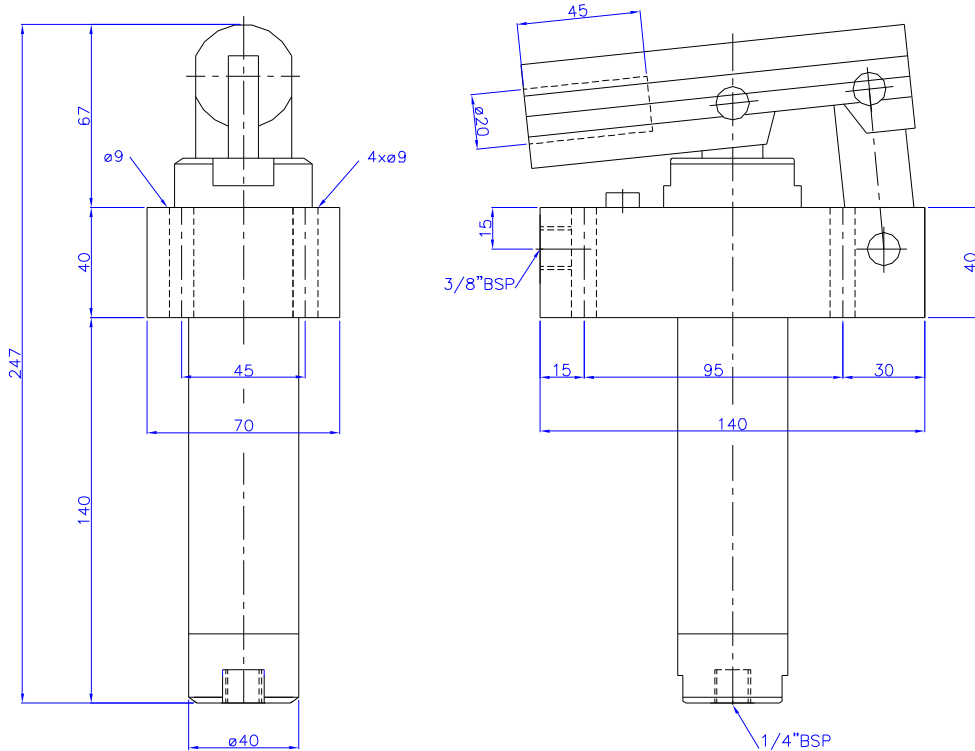

HP-34 Hand Operated Pump

Ordering code	Pressure medium	Pump pressure	cc per cycle	Connection suction port	Connection pressure	Weight
HP-34	Oil	200	34	1/4" BSP	1/2" BSP	5.0 kg

Ordering code: **HP-34**

Ordre kode: **HP-34**