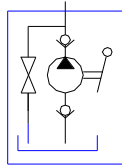

HP-34 Hand Operated Pump

Ordering code	Pressure medium	Pump pressure	cc per cycle	Connection suction port	Connection pressure	Weight
HP-34	Oil	200	34	1/4" BSP	1/2" BSP	5.0 kg

Ordering code: **HP-34**

Ordre kode: **HP-34**