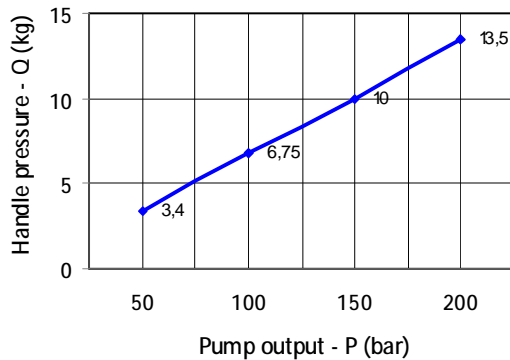

HP- 1.5 / 3.0 / 5.0 KH Hand Operated Pump

Ordering code	Pressure medium	Pump pressure	cc per stroke	Reservoir	Connection	Weight
HP- x1- KH	Oil or water	200 bar	1.5 / 3.0 / 5.0	0.7 L	1/4" BSP	3.5 kg

Pump yield
HP-3.0 Hand Pump

Pump yield
HP-5.0 Hand Pump

Please state cc **x1** per stroke when ordering:

x1: 5.0 cc per stroke
Ordering code: **HP-5.0-KH**

Venligst oplys cm³ **x1** pr. slag ved ordre:

x1: 5.0 cm³ pr. slag
Ordre kode: **HP-5.0-KH**