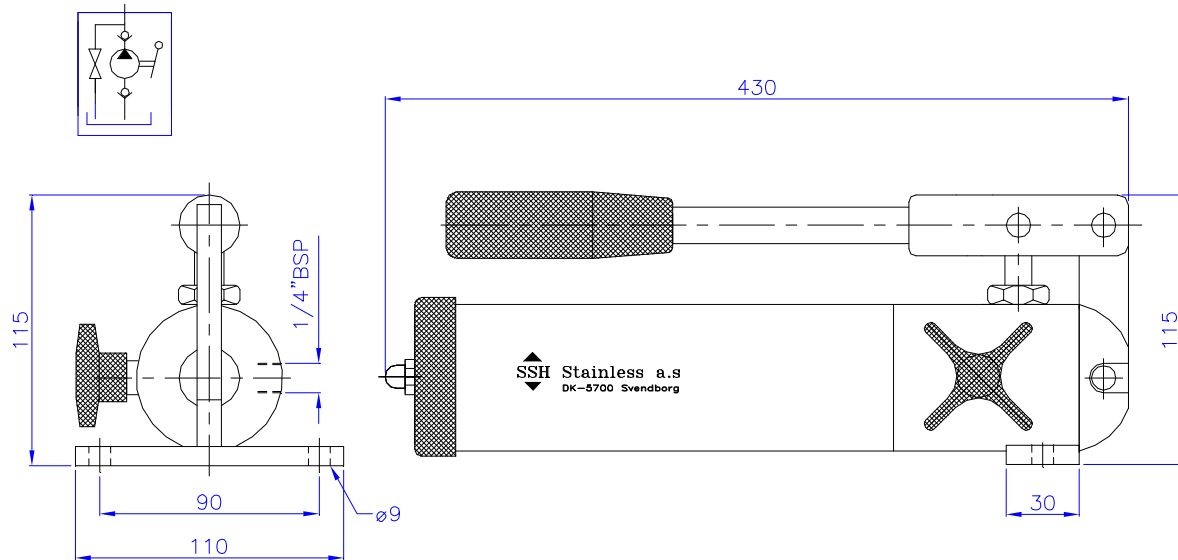

HP- 1.5 / 3.0 / 5.0 KH Hand Operated Pump

Ordering code	Pressure medium	Pump pressure	cc per stroke	Reservoir	Connection	Weight
HP- x1- KH	Oil or water	200 bar	1.5 / 3.0 / 5.0	0.7 L	1/4" BSP	3.5 kg

Pump yield
HP-3.0 Hand Pump

Pump yield
HP-5.0 Hand Pump

Please state cc **x1** per stroke when ordering:

x1: 5.0 cc per stroke
Ordering code: **HP-5.0-KH**

Venligst oplys cm³ **x1** pr. slag ved ordre:

x1: 5.0 cm³ pr. slag
Ordre kode: **HP-5.0-KH**