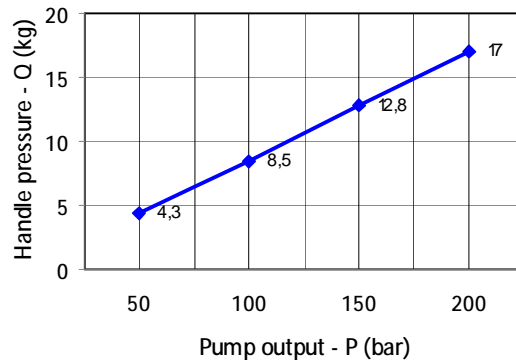

HP- 1.5 / 3.0 / 5.0 KH Hand Operated Pump

Ordering code	Pressure medium	Pump pressure	cc per stroke	Reservoir	Connection	Weight
HP- x1- KH	Oil or water	200 bar	1.5 / 3.0 / 5.0	0.7 L	1/4" BSP	3.5 kg

Pump yield
HP-3.0 Hand Pump

Pump yield
HP-5.0 Hand Pump

Please state cc **x1** per stroke when ordering:

x1: 5.0 cc per stroke
Ordering code: **HP-5.0-KH**

Venligst oplys cm³ **x1** pr. slag ved ordre:

x1: 5.0 cm³ pr. slag
Ordre kode: **HP-5.0-KH**