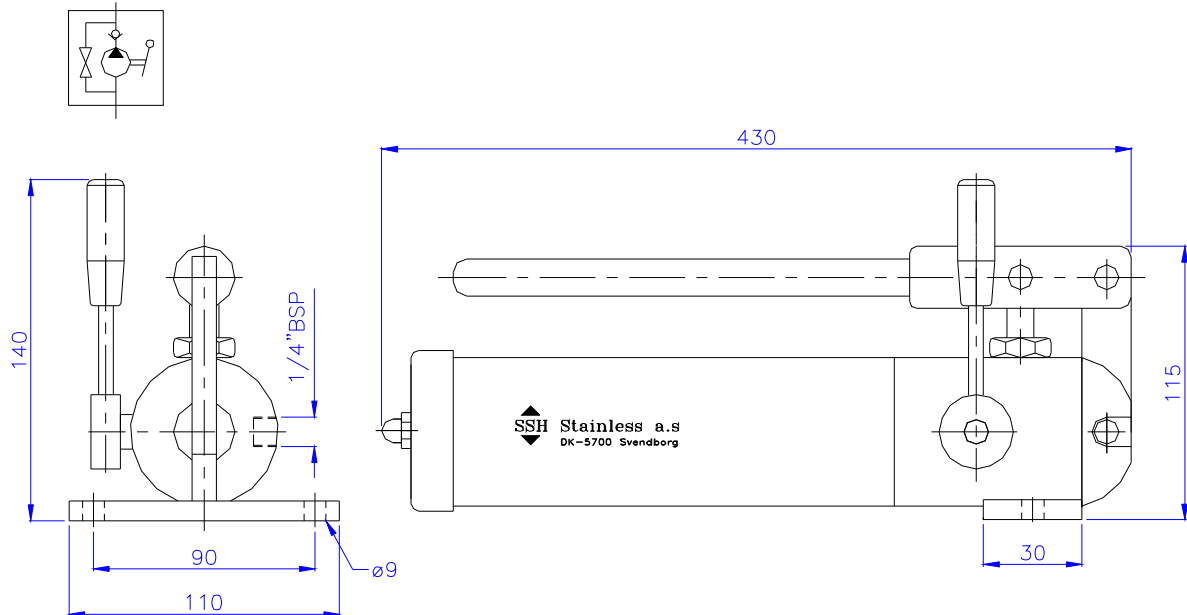

HP- 1.5 / 3.0 / 5.0 LH-RF Hand Operated Pump Completely Stainless

Dimension sketch

Ordering code	Pressure medium	Pump pressure	cc per stroke	Tank reservoir, litre	Connection	Weight
HP- x1 -LH-RF	Oil or water	200	1.5 / 3.0 / 5.0	0.7	1/4\"BSP	3.5 kg

Please state cc **x1** per stroke when ordering:

How to order:
HP - **x1**- LH-RF

x1: 5.0 cc per stroke

Ordering code: HP-5.0-LH-RF

Venligst oplys cm³ **x1** pr. slag ved ordre:

Eksempel på ordre:
HP - **x1**- LH-RF

x1: 5.0 cm³ pr. slag

Ordre kode: HP-5.0-LH-RF