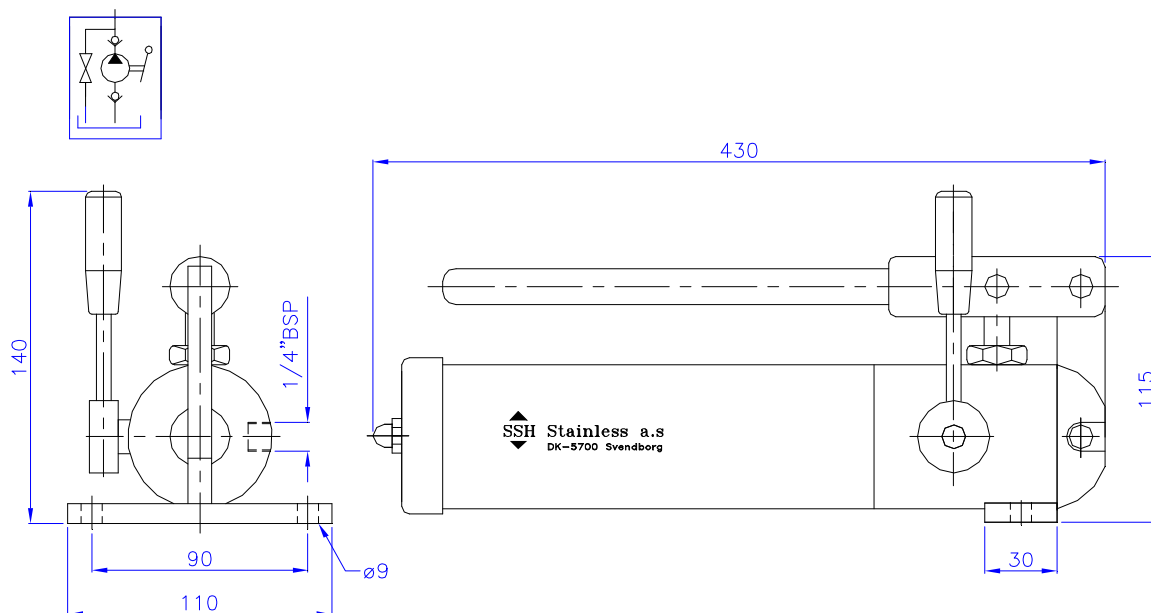

## HP- 1.5 / 3.0 / 5.0 LH-RF Hand Operated Pump All stainless

Ordering code	Pressure medium	Pump pressure	cc per stroke	Reservoir	Connection	Weight
HP- x1 -LH-RF	Oil or water	200 bar	1.5 / 3.0 /5.0	0.7 L	1/4" BSP	3.5 kg

Please state cc **x1** per stroke when ordering:

**x1**: 5.0 cc per stroke  
Ordering code: **HP-5.0-LH-RF**

Venligst oplys cm<sup>3</sup> **x1** pr. slag ved ordre:

**x1**: 5.0 cm<sup>3</sup> pr. slag  
Ordre kode: **HP-5.0-LH-RF**