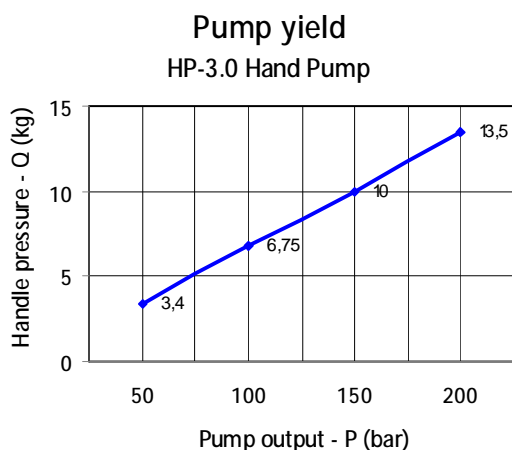

## HP- 1.5 / 3.0 / 5.0 LH-RF Hand Operated Pump All stainless

Ordering code	Pressure medium	Pump pressure	cc per stroke	Reservoir	Connection	Weight
HP- x1 -LH-RF	Oil or water	200 bar	1.5 / 3.0 /5.0	0.7 L	1/4" BSP	3.5 kg

Please state cc **x1** per stroke when ordering:

**x1**: 5.0 cc per stroke  
Ordering code: **HP-5.0-LH-RF**

Venligst oplys cm<sup>3</sup> **x1** pr. slag ved ordre:

**x1**: 5.0 cm<sup>3</sup> pr. slag  
Ordre kode: **HP-5.0-LH-RF**