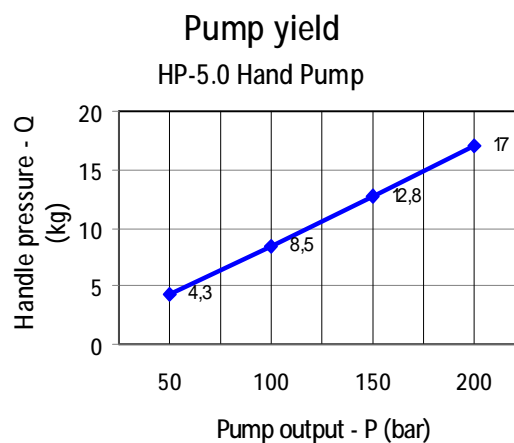

## HP- 1.5 / 3.0 / 5.0 LH-RF Hand Operated Pump All stainless

Ordering code	Pressure medium	Pump pressure	cc per stroke	Reservoir	Connection	Weight
HP- x1 -LH-RF	Oil or water	200 bar	1.5 / 3.0 /5.0	0.7 L	1/4" BSP	3.5 kg

Please state cc **x1** per stroke when ordering:

**x1**: 5.0 cc per stroke  
Ordering code: **HP-5.0-LH-RF**

Venligst oplys cm<sup>3</sup> **x1** pr. slag ved ordre:

**x1**: 5.0 cm<sup>3</sup> pr. slag  
Ordre kode: **HP-5.0-LH-RF**