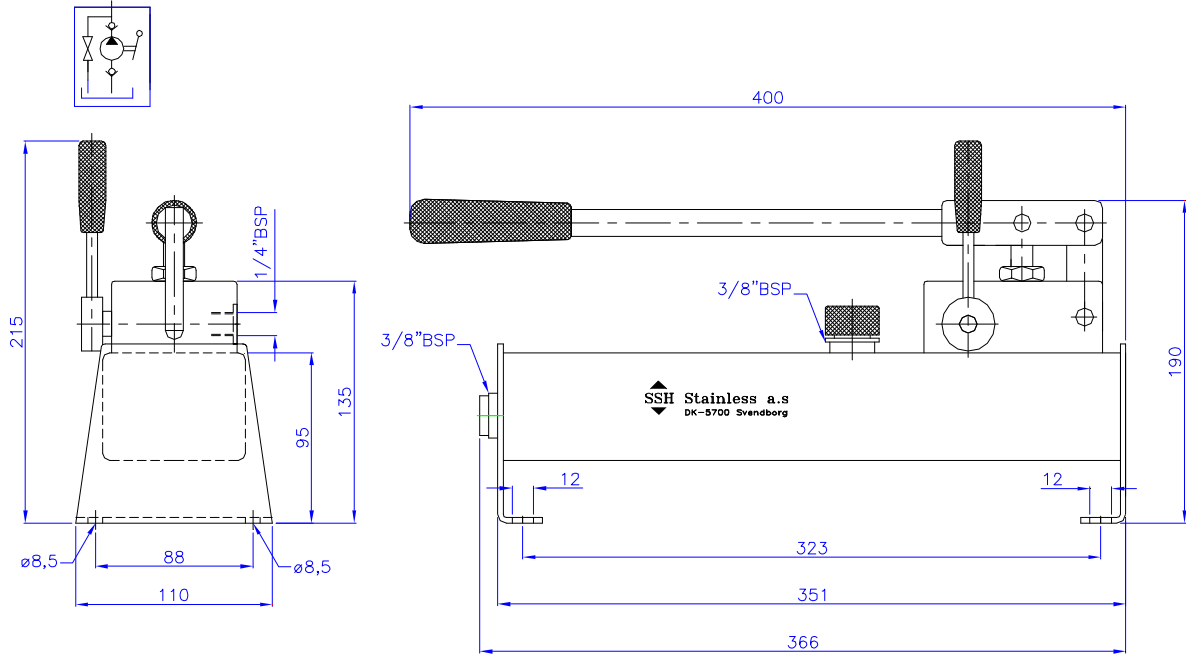

## HP-10 Hand Operated Pump

Ordering code	Pressure medium	Pump pressure	cc per cycle	Reservoir	Connection	Weight
HP-10	Oil or water	200 bar	10	1.5 L *	1/4" BSP	5 kg

\*) 2.0 and 3.5 L reservoirs available on request.

Ordering code: **HP-10**

Ordre kode: **HP-10**

HP-10 Hand Pump  
Pump yield